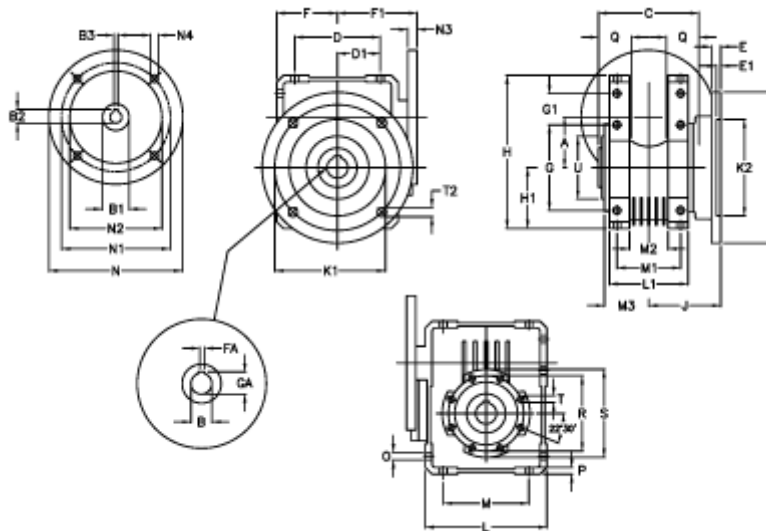

Article number: 392207501053516

Description: Worm Gear with Torque Limiter  
W75 L1-UFC-10-P90B5

## Measures

A = 75.00	E = 12	H = 220.5	M = 126	N4 = 11,5	U = 90
B = 30	E1 = 5	H1 = 87.0	M1 = 82	O = 10.5	
B1 E7 = 24	F = 87	J = 85.0	M2 = 44	P = 9	
B2 = 27.3	F1 = 112	K = 200	M3 = 58.5	Q = 40	
B3 H9 = 8	FA = 8	K1 = 165	N = 200	R = 110	
C = 127	G = 126	K2 = 130	N1 = 165	S = 125	
D = 109.5	G1 = 46.5	L = 174	N2 = 130	T = M8x14	
D1 = 46.5	GA = 33.3	L1 = 104	N3 = 12.0	T2 = 12.5	